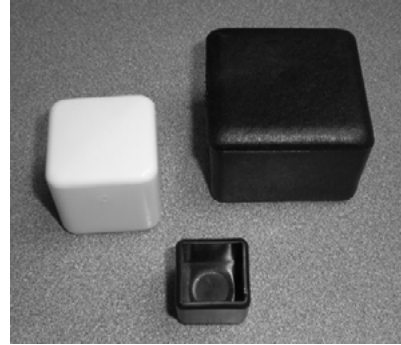

Round / Square Caps

Manufactured in Polypropylene

Features

Gives a neat finish

Colours

Available in black or white

For White part number add 'W' before C.

Example: 14-CPR03WC

Round Caps

Part Number	D mm	C mm
14-CPR03C	3.2	13
14-CPR04C	4.0	12
14-CPR05C	4.8	15
14-CPR06C	6.3	12
14-CPR08C	7.9	15
14-CPR12C	12.0	23
14-CPR16C	15.9	22
14-CPR19C	19.1	22
14-CPR22C	22.2	23
14-CPR25C	25.4	22
14-CPR27C	26.9	30
14-CPR32C	31.8	25
14-CPR33C	33.3	26
14-CPR35C	34.9	21
14-CPR38C	38.1	40
14-CPR41C	41.0	41
14-CPR44C	44.5	15
14-CPR48C	47.6	42
14-CPR50C	50.8	43
14-CPR63C	63.5	30
14-CPR76C	76.2	40