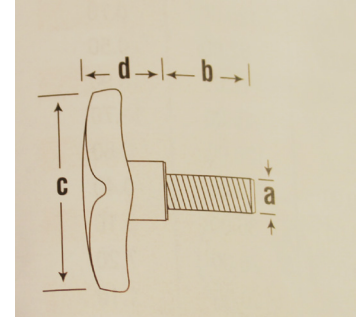

Male Three Prong Handwheel

Treated Steel stud

• PA : Black Reinforced Polyamide

Part Number	A Thread	B Thread Length	C	D
11-M794RBLK-19F	5/16	19	50.8	27

4702T - Knurled Thumb Knob Male Steel

Treated Steel Stud • PA : Black Polyamide

Part Number	D	H	d	d1	C	h	h1	e
11-KKPB15S4-10	15	10	M4	10	5.5	4.5	8.5	10
11-KKPB21S5-15	21	15	M5	13	8.5	6.5	12.5	15
11-KKPB26S6-20	26	18	M6	16	9.5	8.5	15	20
11-KKPB33S8-20	33	23	M8	20	12.5	10.5	18	20
11-KKPB40S10-20	40	28	M10	25	15.5	12.5	22	20
11-KKPB40S12-30	40	28	M12	25	15.5	12.5	22	30

4702T - Knurled Thumb Knob Male SS

Stainless Steel Stud (AISI 303) • PA : Black Polyamide

Part Number	D	H	d	d1	C	h	h1	e
11-KKPB15SS4-10	15	10	M4	10	5.5	4.5	8.5	10
11-KKPB21SS5-15	21	15	M5	13	8.5	6.5	12.5	15
11-KKPB26SS6-20	26	18	M6	16	9.5	8.5	15	20
11-KKPB33SS8-20	33	23	M8	20	12.5	10.5	18	20
11-KKPB40SS10-20	40	28	M10	25	15.5	12.5	22	20
11-KKPB40SS12-30	40	28	M12	25	15.5	12.5	22	30