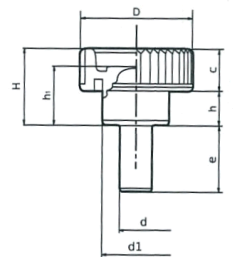

Male Three Prong Handwheel

Treated Steel stud

• PA : Black Reinforced Polyamide

Part Number	A Thread	B Thread Length	C	D
11-M794RBLK-19F	5/16	19	50.8	27

4702T - Knurled Thumb Knob Male Steel

Treated Steel Stud • PA : Black Polyamide

Part Number	D	H	d	d1	C	h	h1	e
11-KKPB15S4-10	15	10	M4	10	5.5	4.5	8.5	10
11-KKPB21S5-15	21	15	M5	13	8.5	6.5	12.5	15
11-KKPB26S6-20	26	18	M6	16	9.5	8.5	15	20
11-KKPB33S8-20	33	23	M8	20	12.5	10.5	18	20
11-KKPB40S10-20	40	28	M10	25	15.5	12.5	22	20
11-KKPB40S12-30	40	28	M12	25	15.5	12.5	22	30

4702T - Knurled Thumb Knob Male SS

Stainless Steel Stud (AISI 303) • PA : Black Polyamide

Part Number	D	H	d	d1	C	h	h1	e
11-KKPB15SS4-10	15	10	M4	10	5.5	4.5	8.5	10
11-KKPB21SS5-15	21	15	M5	13	8.5	6.5	12.5	15
11-KKPB26SS6-20	26	18	M6	16	9.5	8.5	15	20
11-KKPB33SS8-20	33	23	M8	20	12.5	10.5	18	20
11-KKPB40SS10-20	40	28	M10	25	15.5	12.5	22	20
11-KKPB40SS12-30	40	28	M12	25	15.5	12.5	22	30