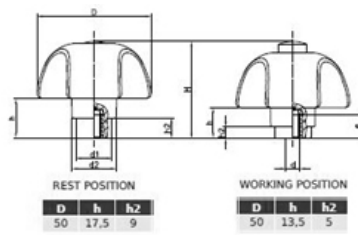

**1168k - Safety Knob with Threaded Insert**

Threaded female brass insert, spring in stainless steel • PA : Black Reinforced Polyamide with orange caps

Other coloured caps available

Part Number	D	H	d	e	d1	d2	Cap
11-KPSB50B6	50	42	M6	10	16	19.5	Orange
11-KPSB50B8	50	42	M8	14	16	19.5	Orange
11-KPSB50B10	50	42	M10	13	16	19.5	Orange

**1168T - Safety Knob with Treated Stud**

Threaded female brass insert, spring in stainless steel • PA : Black Reinforced Polyamide with black caps

Other coloured caps available

Part Number	D	H	d	e	d1	d2	Cap
11-KPSB50S6-30	50	42	M6	30	16	19.5	Black
11-KPSB50S8-33	50	42	M8	33	16	19.5	Black
11-KPSB50S10-30	50	42	M10	30	16	19.5	Black