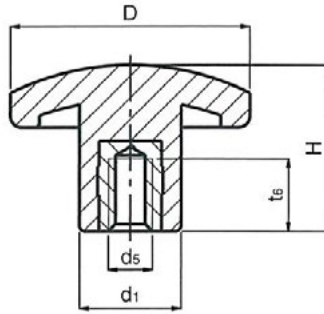

1139 - Knob Starplast Thermoplastic - Female

Available in black or orange thermoplastic • Threaded female brass insert

Part Number	D	H	d5	t6	d1
11-KPSPX33B6	33	22	M6	10	14
11-KPSPX33B8	33	22	M8	14	14

11-KPMX X = B - Black
 O - Orange

1139 - Knob Starplast Thermoplastic - Male

Available in black or orange thermoplastic • Treated threaded steel stud

Part Number	D	H	d	e	d1
11-KPSPX33S6-15	33	22	M6	15	14
11-KPSPX33S6-20	33	22	M6	20	14
11-KPSPX33S6-30	33	22	M6	30	14
11-KPSPX33S6-40	33	22	M6	40	14
11-KPSPX33S8-20	33	22	M8	20	14
11-KPSPX33S8-27	33	22	M8	27	14
11-KPSPX33S8-47	33	22	M8	47	14